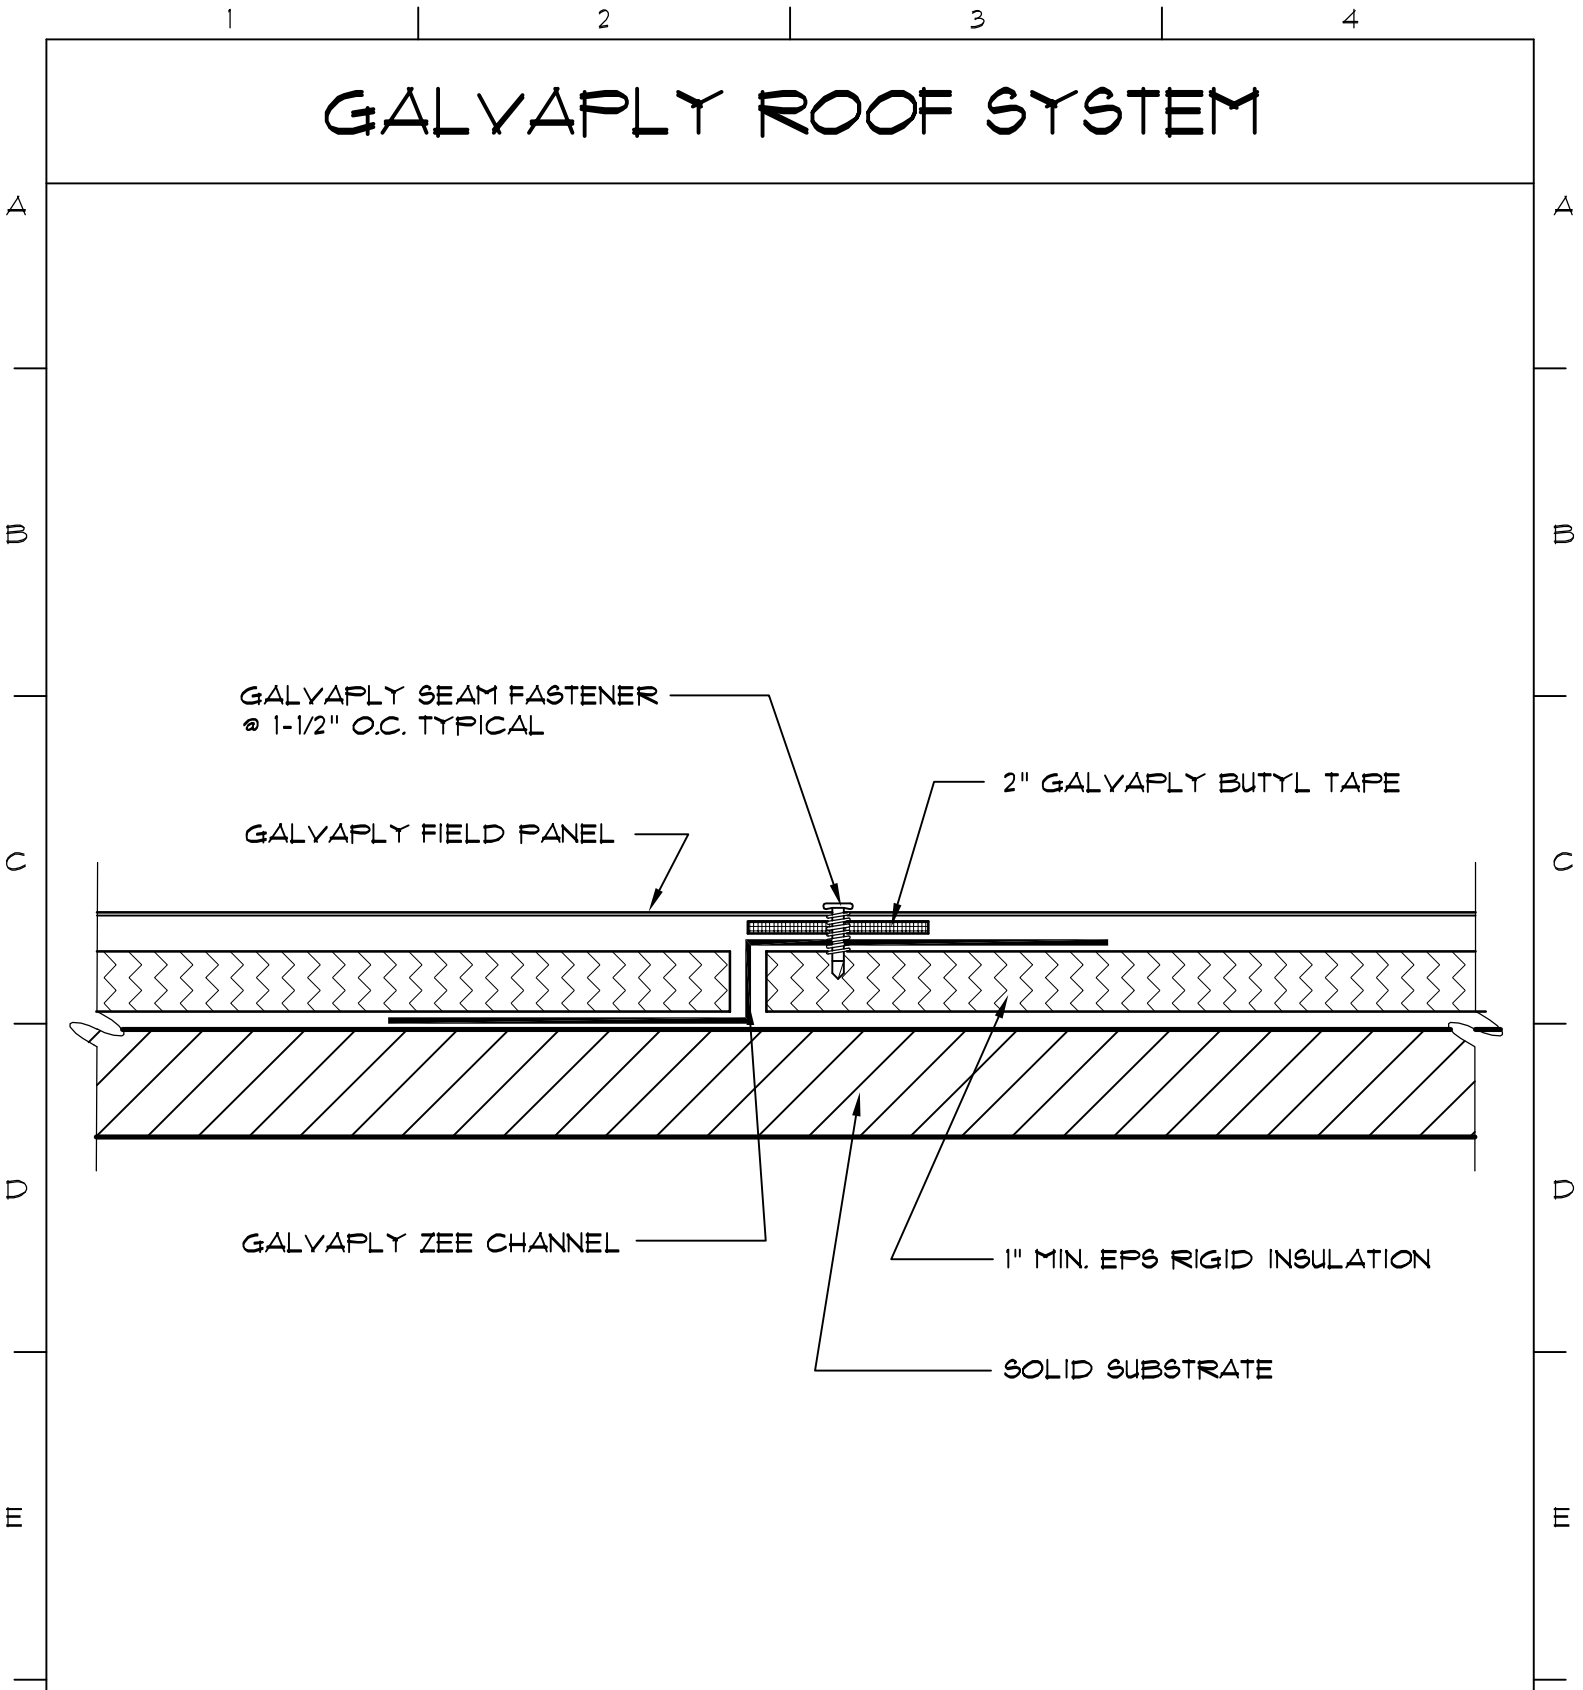

GALVAPLY ROOF SYSTEM

Manufactured by Crego Metal Systems Inc.

P.O. Box 10700
Albuquerque, N.M. 87185
505-897-0214
www.cregometal.com

This drawing and the specifications contained herein are confidential and proprietary. They are property the of Crego Metal Systems, Inc. and shall not be reproduced, copied or used in whole or in part for any purpose without written permission. This is an unpublished work protected under the federal copyright laws.