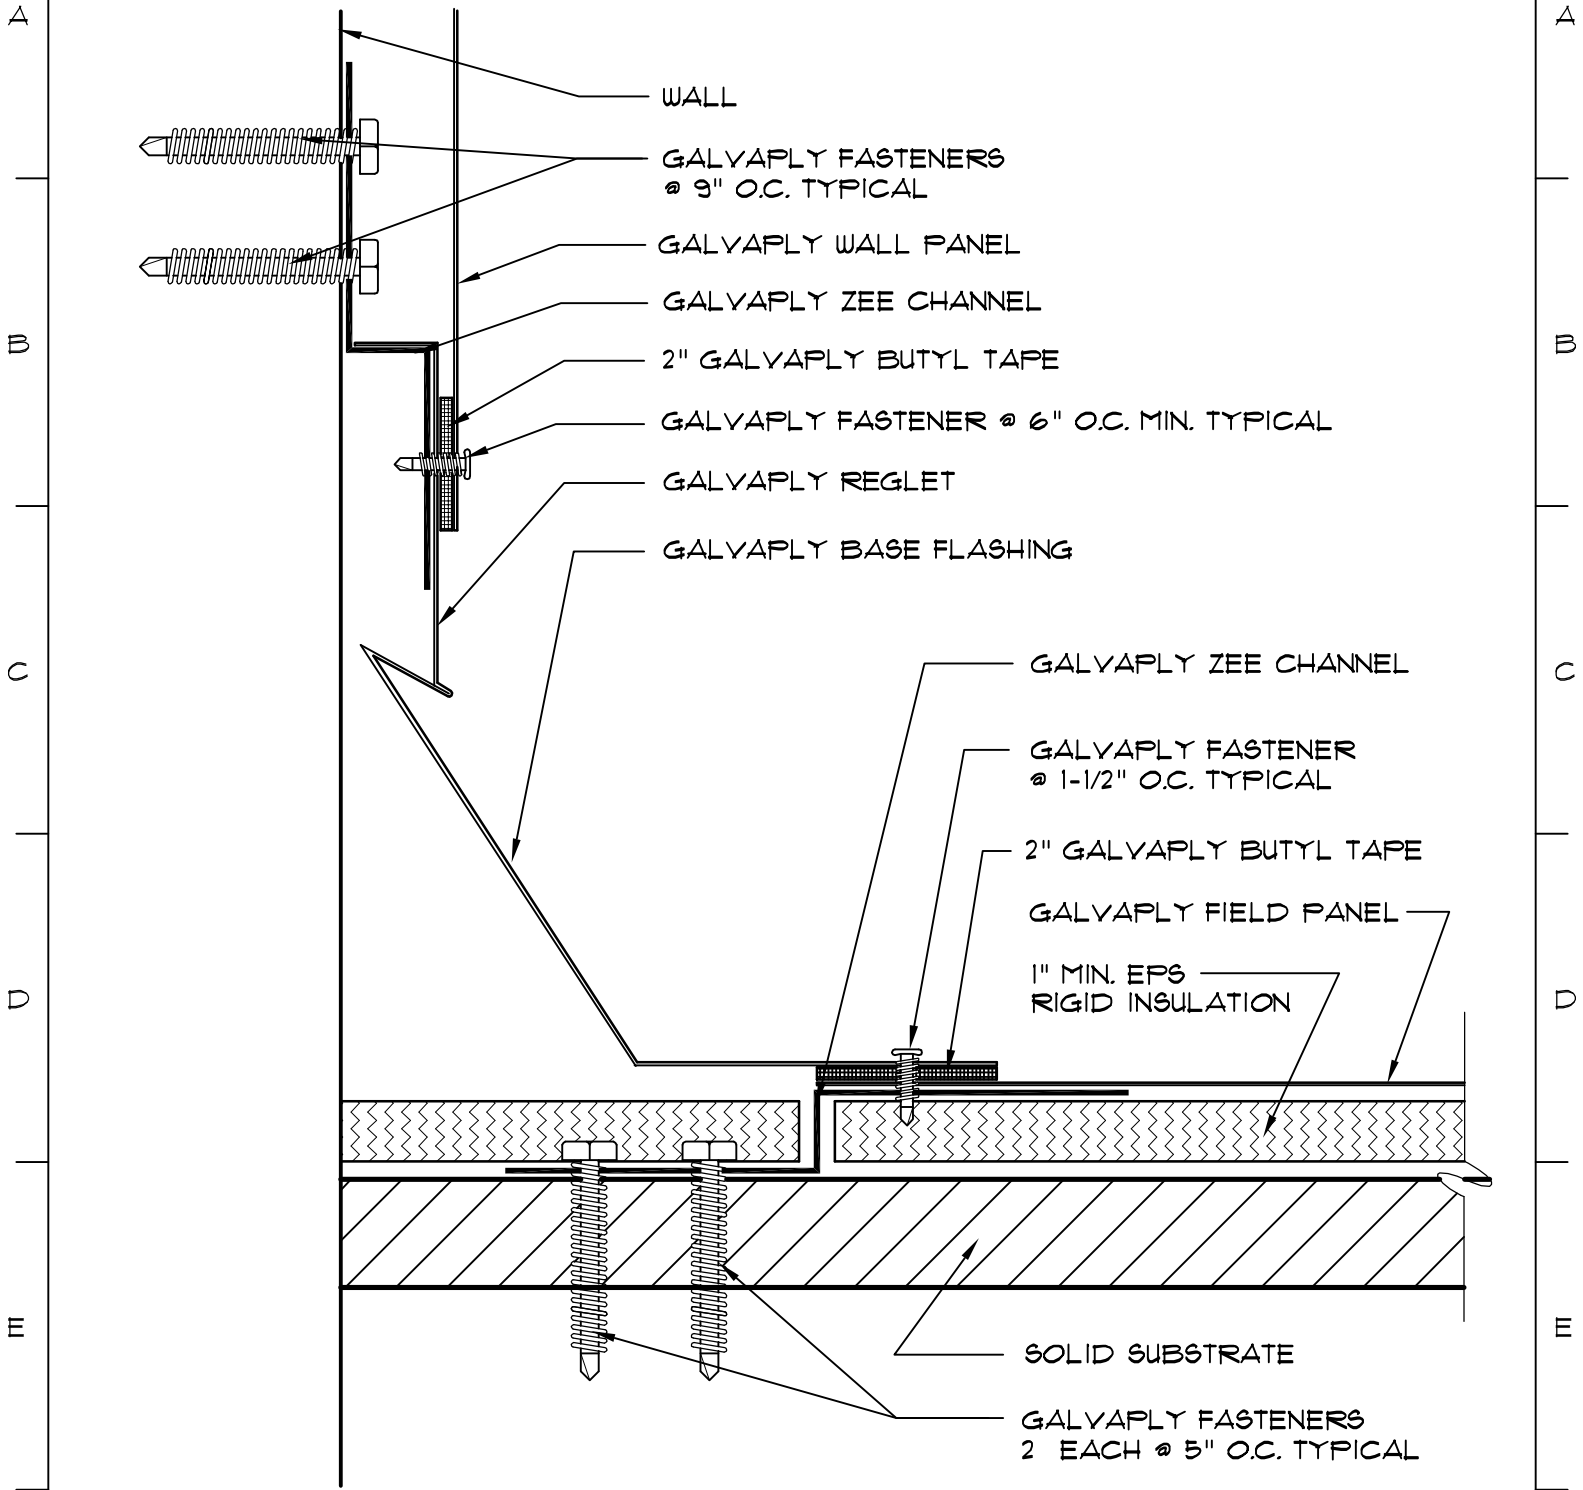

GALVAPLY ROOF SYSTEM

Manufactured by Crego Metal Systems Inc.

P.O. Box 10700
Albuquerque, N.M. 87185
505-897-0214
www.cregometal.com

This drawing and the specifications contained herein are confidential and proprietary. They are property the of Crego Metal Systems, Inc. and shall not be reproduced, copied or used in whole or in part for any purpose without written permission. This is an unpublished work protected under the federal copyright laws.

WALL FLASHING AND PANEL

FILENAME: GPLY-0004	DATE: 6/9/10	SCALE: NTS	EDITION: 0	SHEET: 1/1