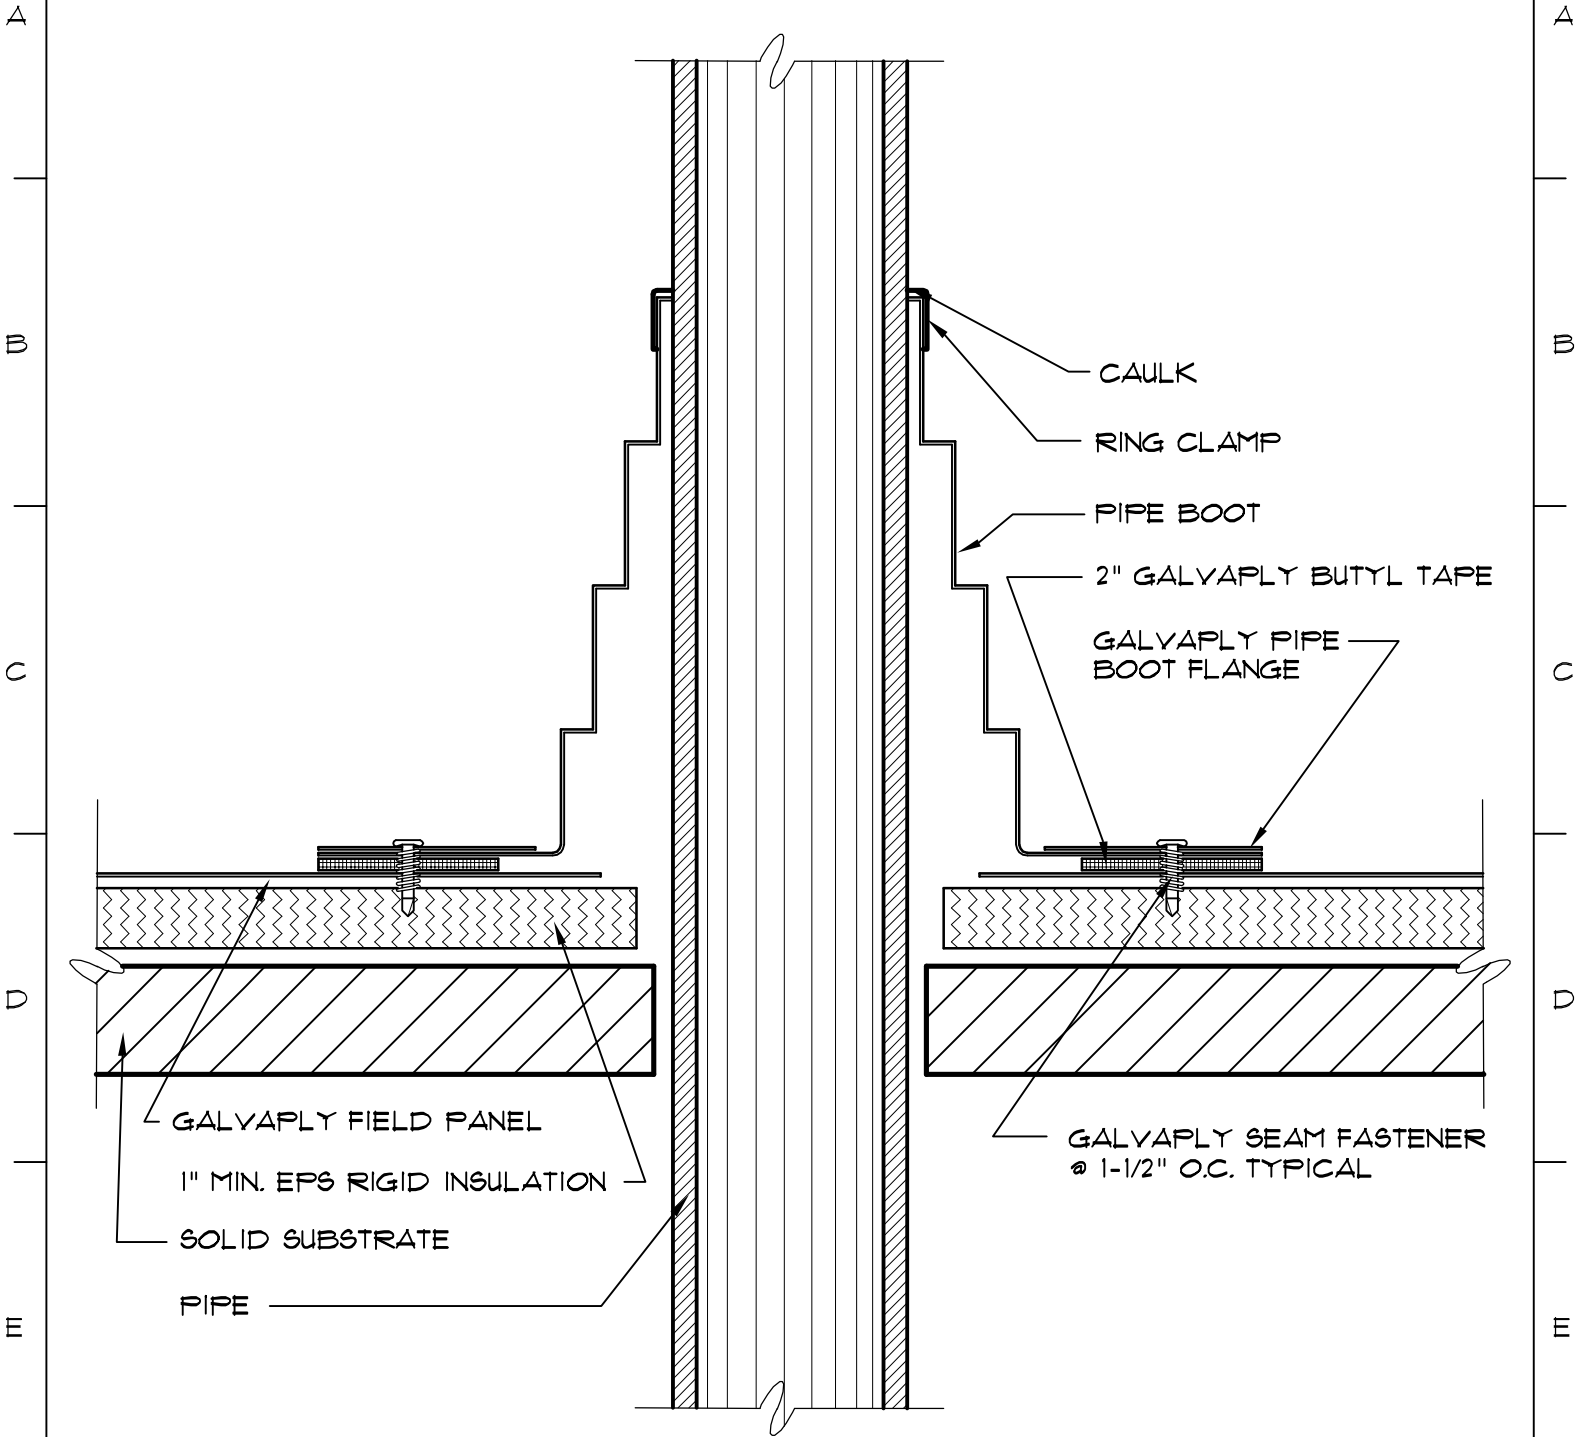

GALVAPLY ROOF SYSTEM

Manufactured by Crego Metal Systems Inc.

P.O. Box 10700
 Albuquerque, N.M. 87185
 505-897-0214
 www.cregometal.com

This drawing and the specifications contained herein are confidential and proprietary. They are property the of Crego Metal Systems, Inc. and shall not be reproduced, copied or used in whole or in part for any purpose without written permission. This is an unpublished work protected under the federal copyright laws.

PIPE BOOT

FILENAME: GPLY-0011	DATE: 6/9/10	SCALE: NTS	EDITION: 0	SHEET: 1/1
------------------------	-----------------	---------------	---------------	---------------