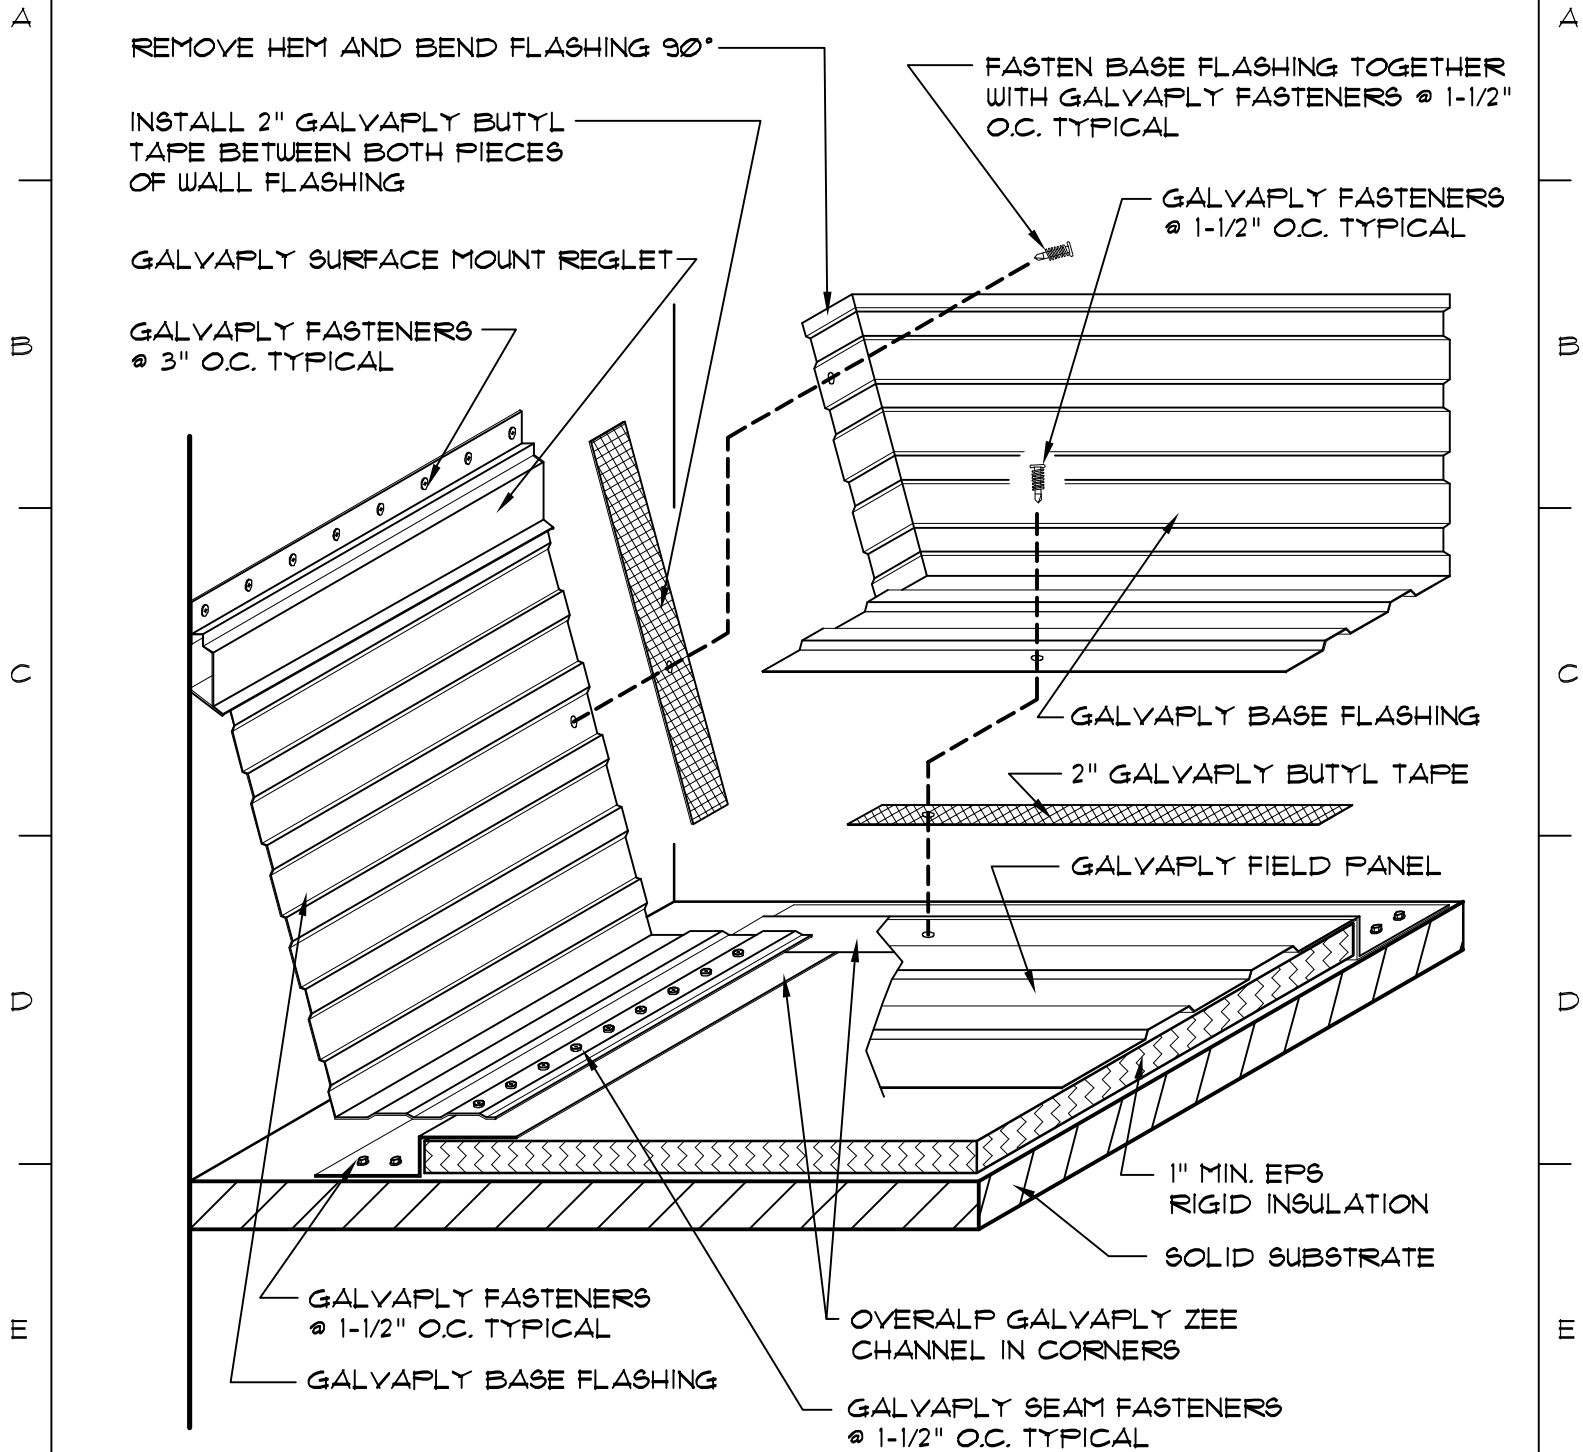

# GALVAPLY ROOF SYSTEM

Manufactured by Crego Metal Systems Inc.

P.O. Box 10700  
 Albuquerque, N.M. 87185  
 505-897-0214  
 www.cregometal.com

This drawing and the specifications contained herein are confidential and proprietary. They are property the of Crego Metal Systems, Inc. and shall not be reproduced, copied or used in whole or in part for any purpose without written permission. This is an unpublished work protected under the federal copyright laws.

## INSIDE CORNER WALL FLASHING

FILENAME: GPLY-0014	DATE: 6/9/10	SCALE: NTS	EDITION: 0	SHEET: 1/1
------------------------	-----------------	---------------	---------------	---------------