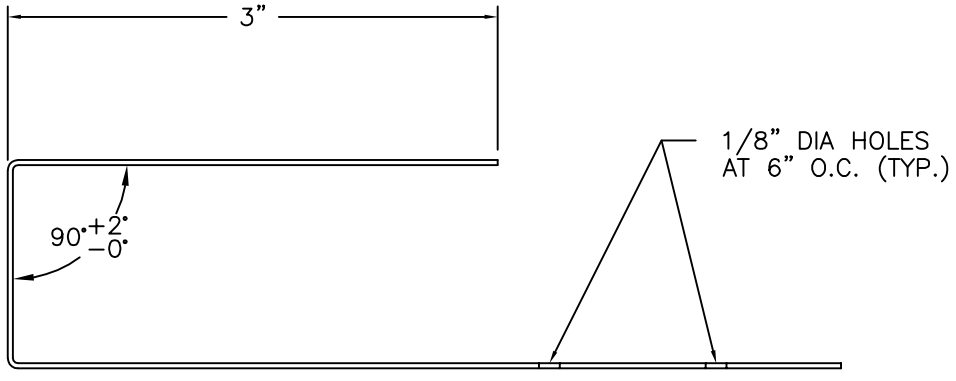

1 2 3 4

MATERIAL: 22 GA GALVANIZED STEEL STRETCHOUT: 9" SIZE: 9" X 120"

A
B
C
D
E
F

A
B
C
D
E
F

120"

1" 5" 18(2 HOLES) @ 6" O.C. 5" 1"

GALVAPLY J CHANNEL

File name	Date	Scale	Edition	Sheet
GPLY-006	04/06/08	NTS	0	1/1