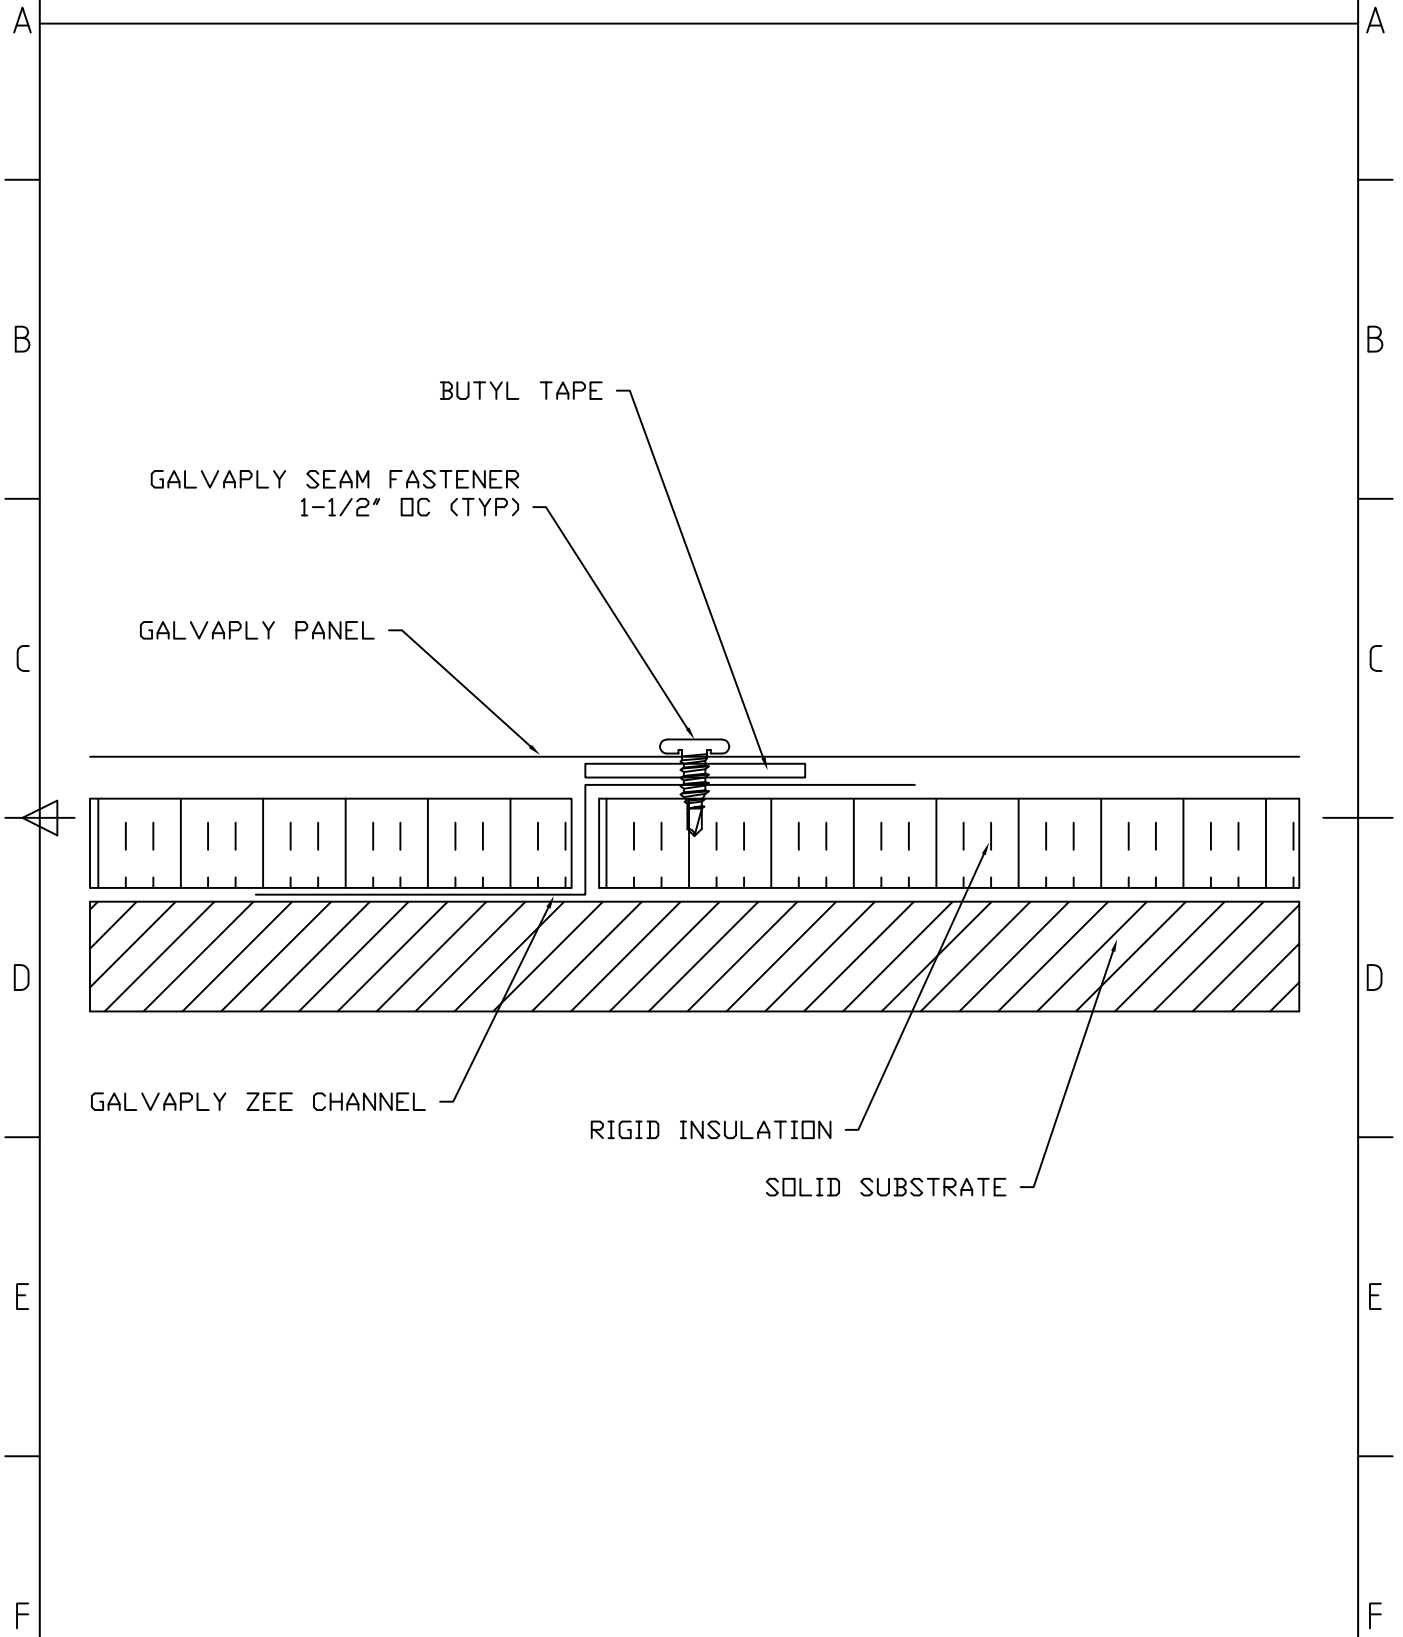

GALVAPLY ROOF SYSTEM

This drawing and the specifications contained herein are confidential and proprietary. They are the property of Crego Metal Systems, Inc. and shall not be reproduced, copied or used in whole or in part for any purpose without written permission. This is an unpublished work protected under the federal copyright laws.

BLIND SEAM

File name GPLY-S002	Date 01/21/07	Scale NTS	Edition 0	Sheet 1/1