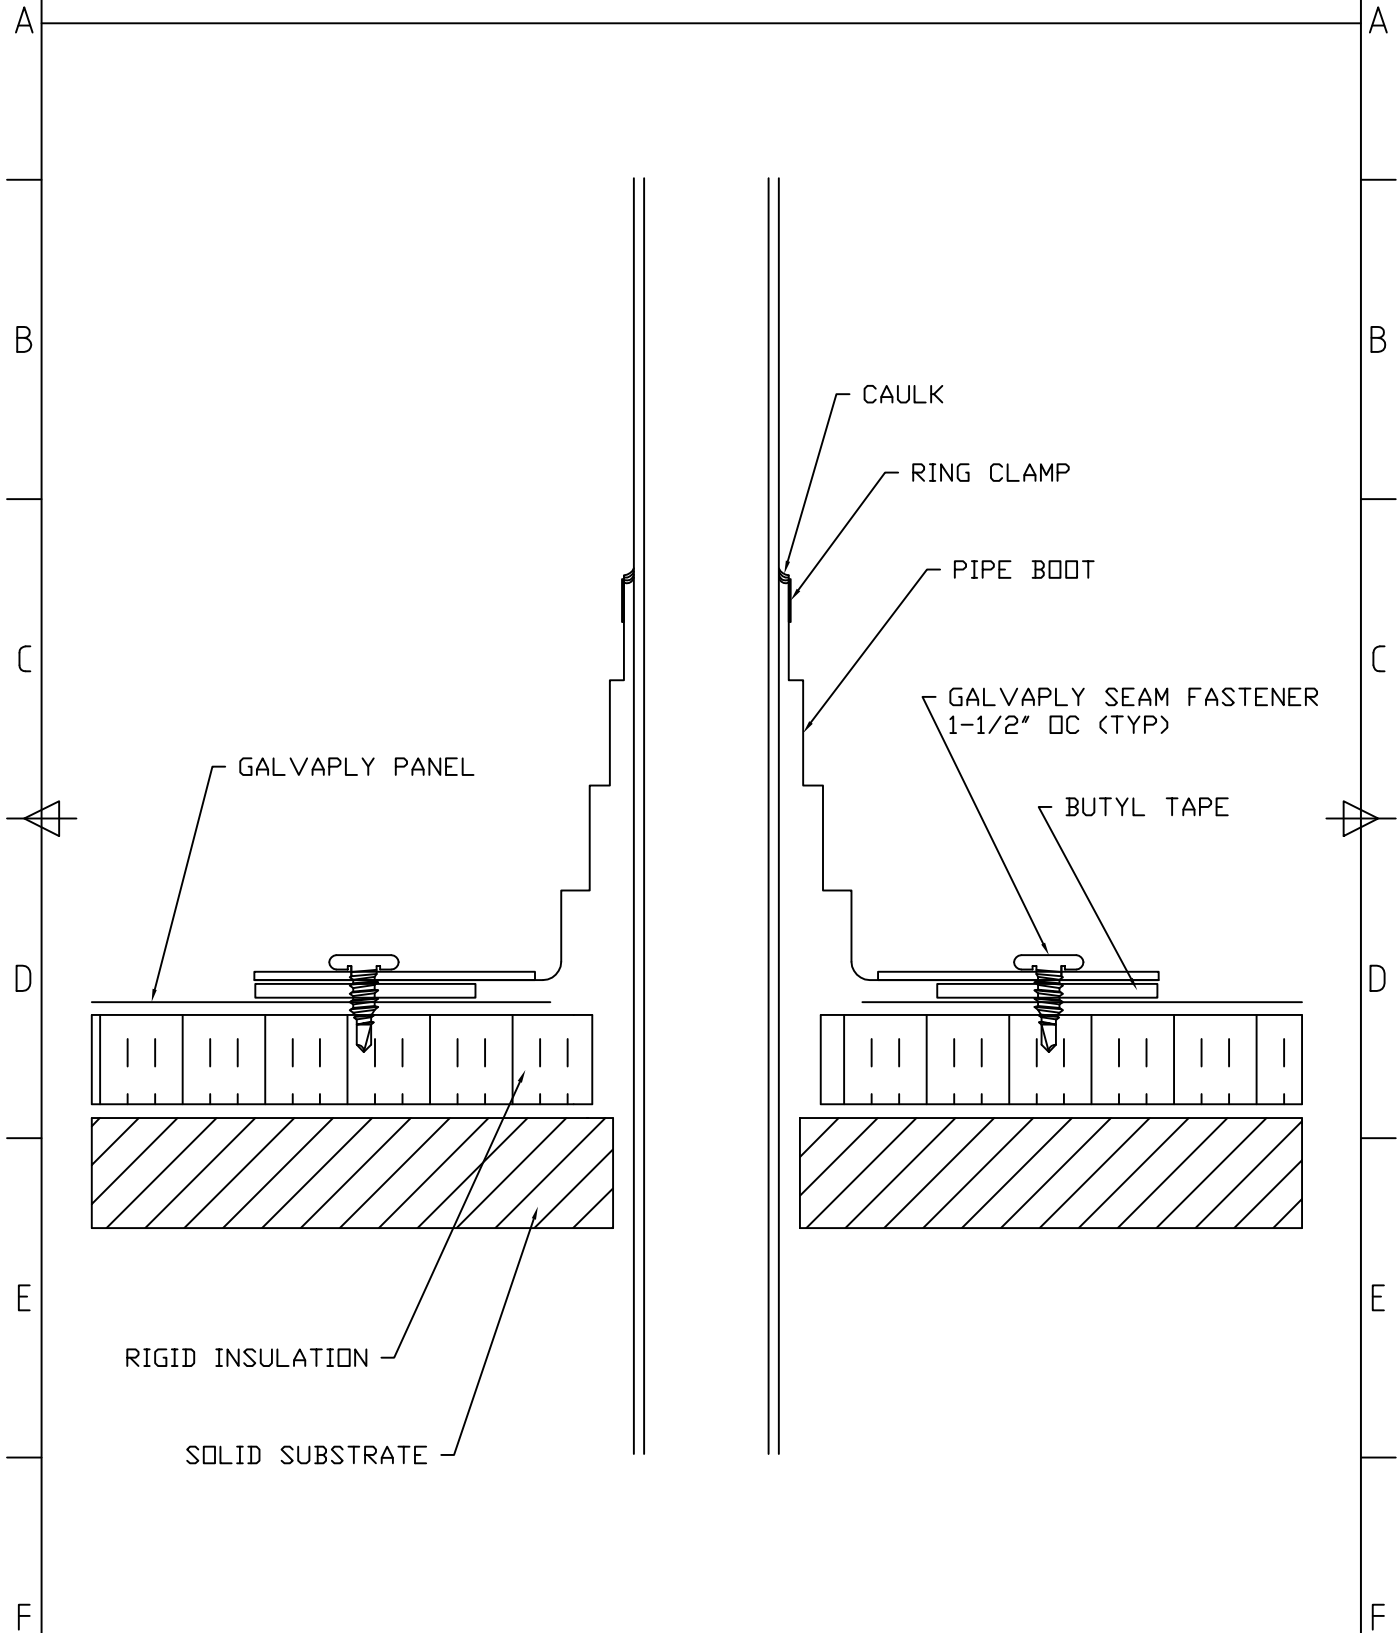

GALVAPLY ROOF SYSTEM

This drawing and the specifications contained herein are confidential and proprietary. They are the property of Crego Metal Systems, Inc. and shall not be reproduced, copied or used in whole or in part for any purpose without written permission. This is an unpublished work protected under the federal copyright laws.

PIPE BOOT

File name GPLY-S010	Date 02/22/07	Scale NTS	Edition 0	Sheet 1/1