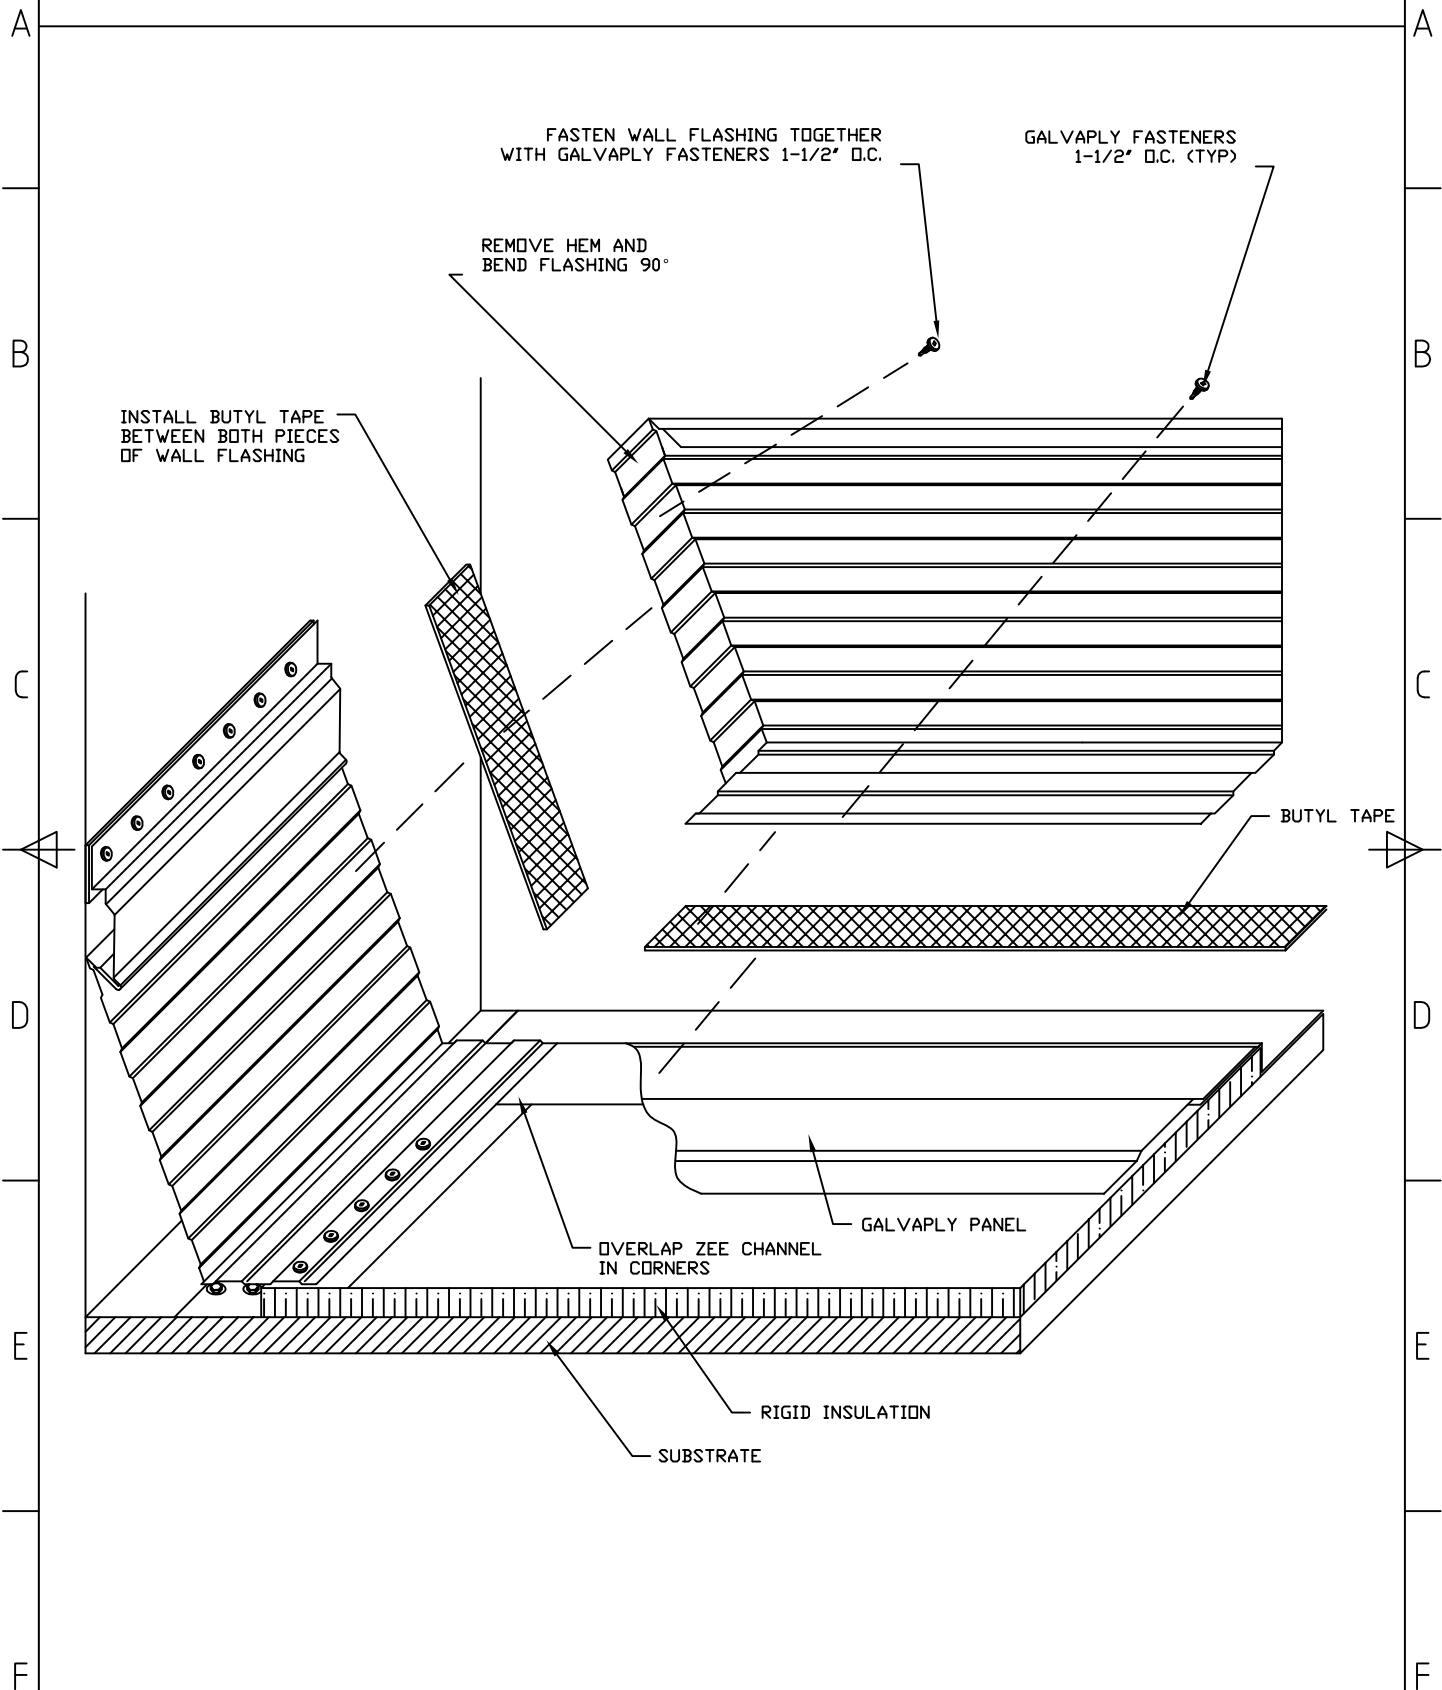

# GALVAPLY ROOF SYSTEM

This drawing and the specifications contained herein are confidential and proprietary. They are the property of Crego Metal Systems, Inc. and shall not be reproduced, copied or used in whole or in part for any purpose without written permission. This is an unpublished work protected under the federal copyright laws.

## INSIDE CORNER WALL FLASHING

File name	Date	Scale	Edition	Sheet
GPLY-S012	04/19/08	NTS	0	1/1